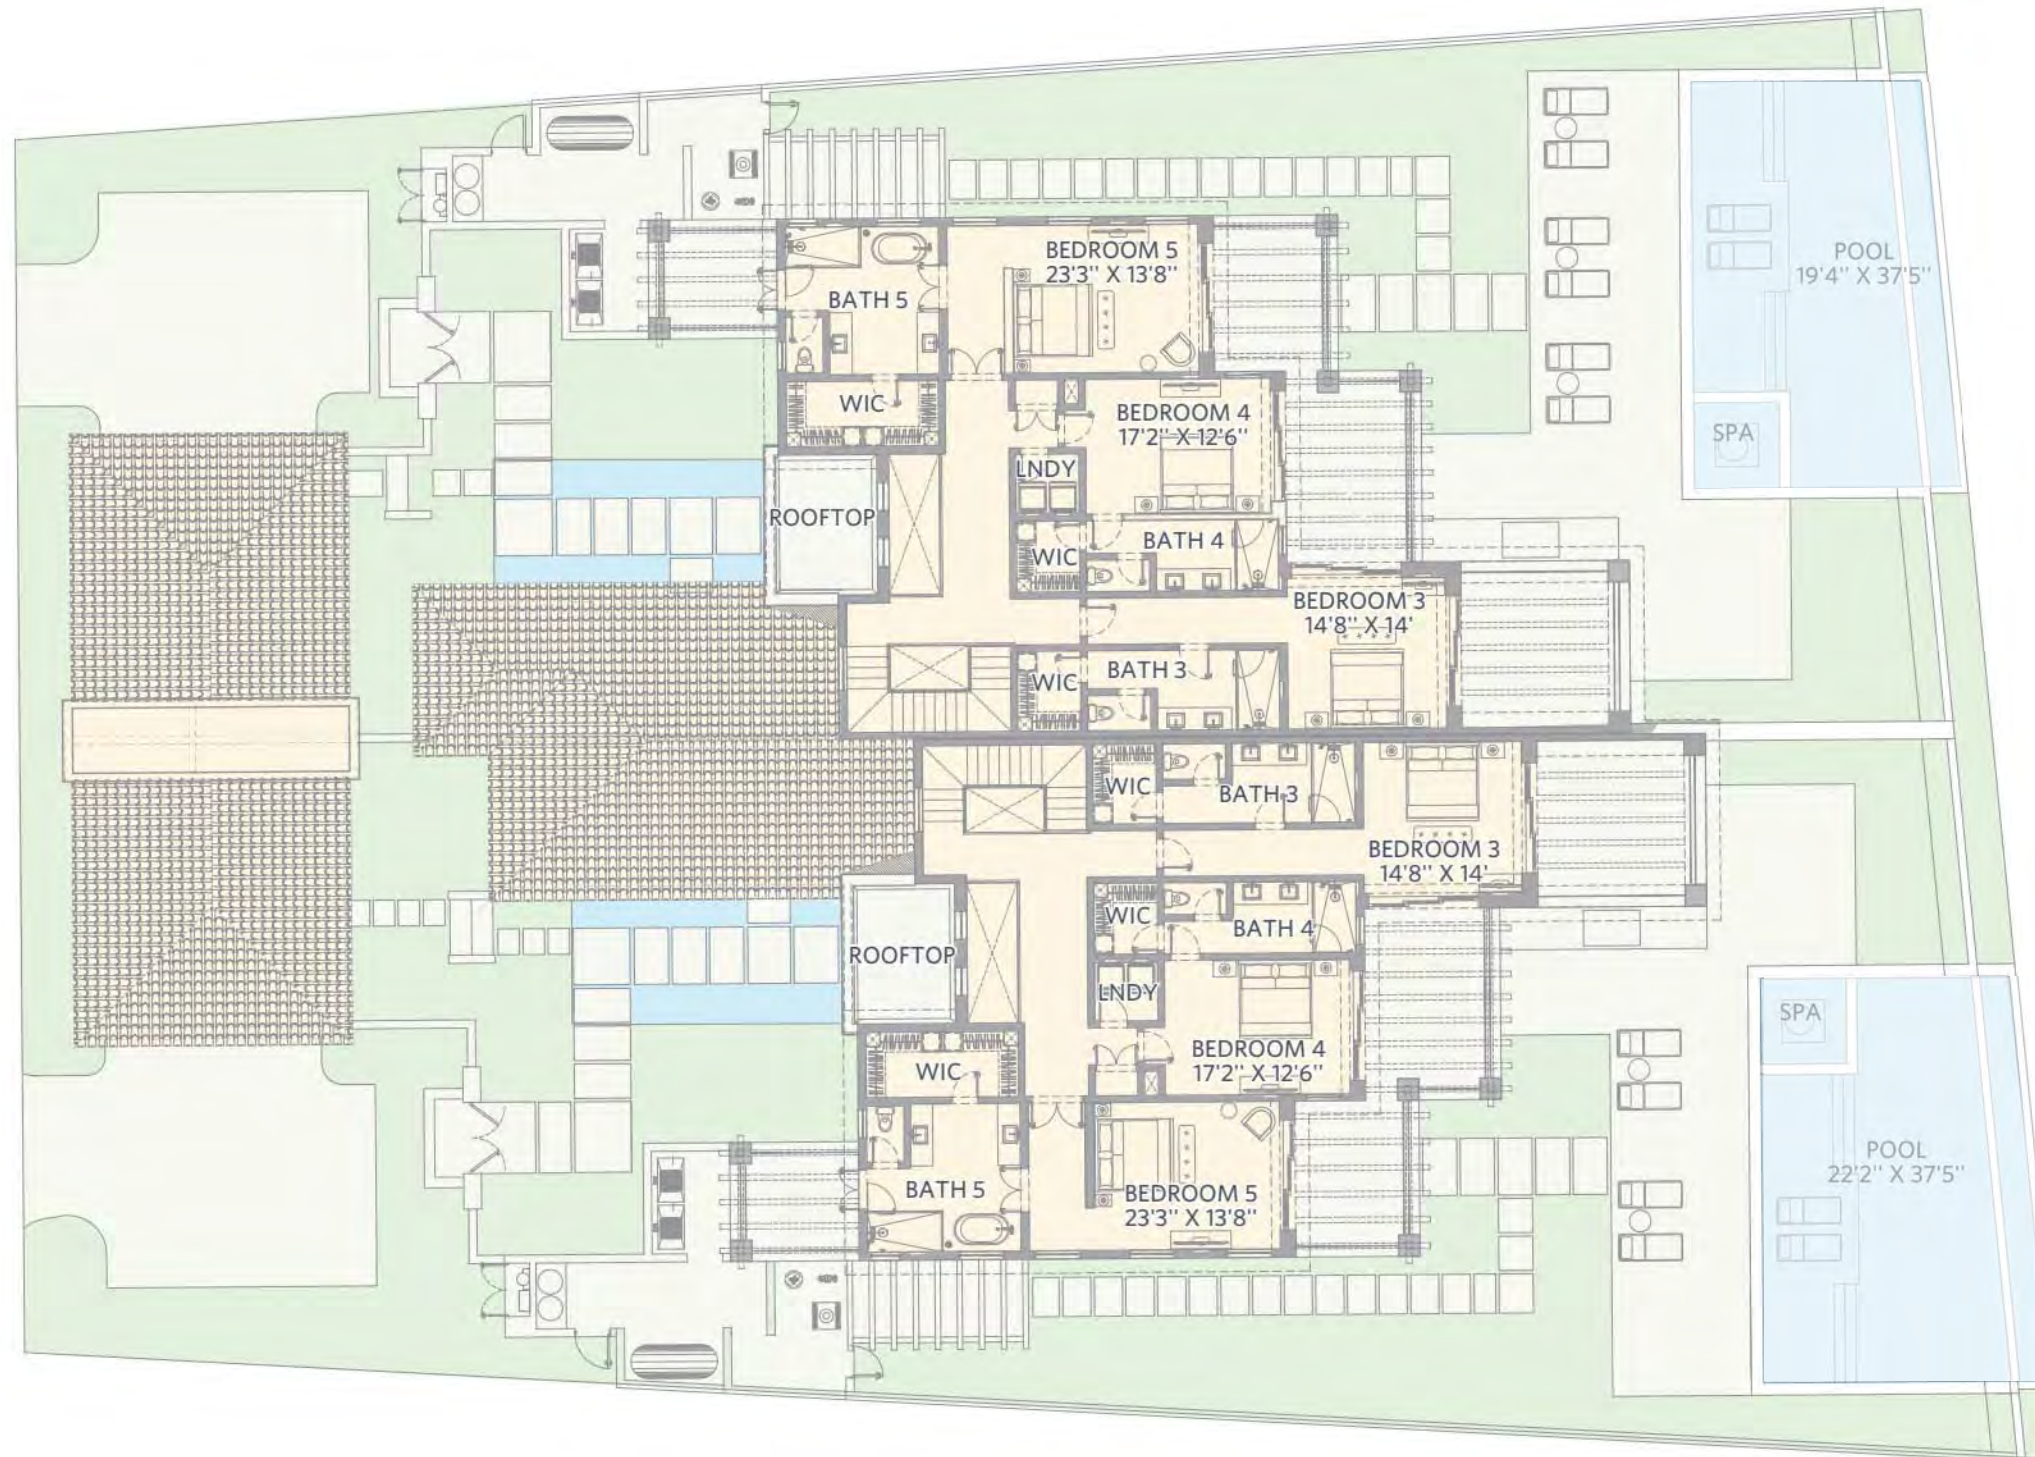

BEACH VILLA

FIVE BEDROOM

SECOND LEVEL

VILLA 5 BEDROOM

LIVING SPACE	SQ. FT.
Main Level	2,605
Upper Level	2,131
Total	4,736
Covered Terrace	1,528
Pool & Spa	915