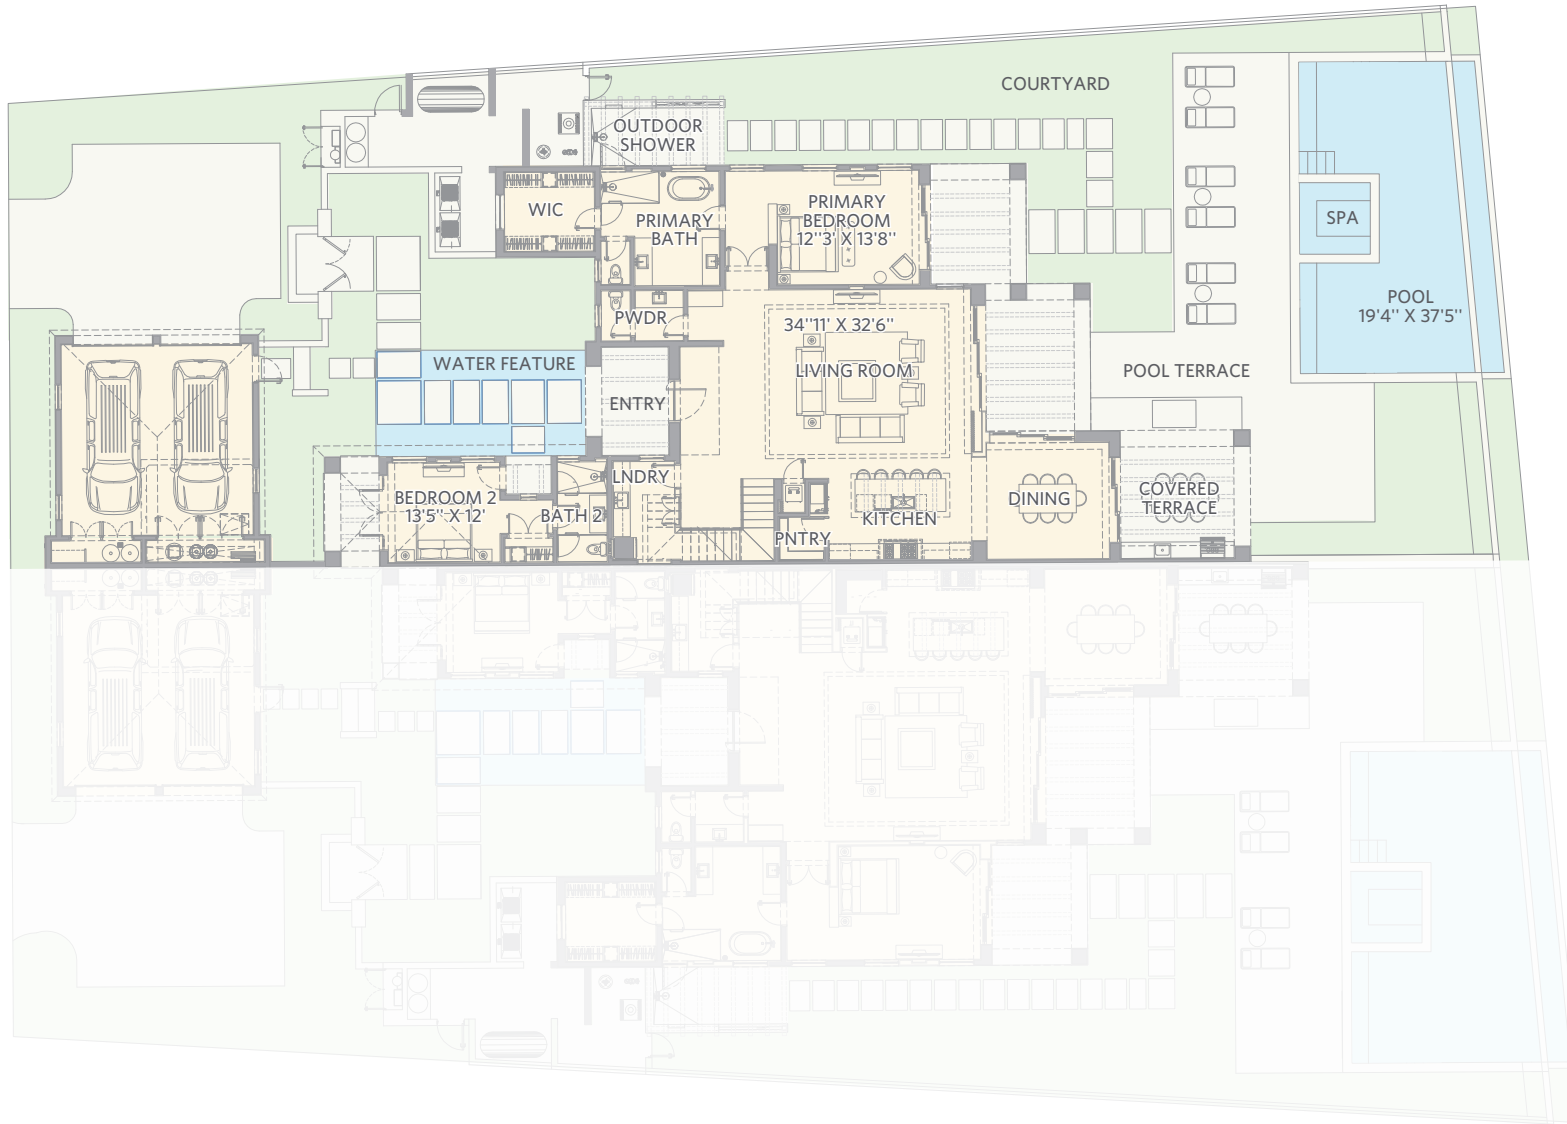

BEACH VILLAS

FIVE BEDROOM

MAIN LEVEL BEACH VILLA 11

VILLA FIVE BEDROOM

| LIVING SPACE | SQ FT |
|-----------------|--------------|
| Main Level | 2,605 |
| Upper Level | 2,131 |
| Total | 4,736 |
| Covered Terrace | 1,528 |
| Pool & Spa | 915 |