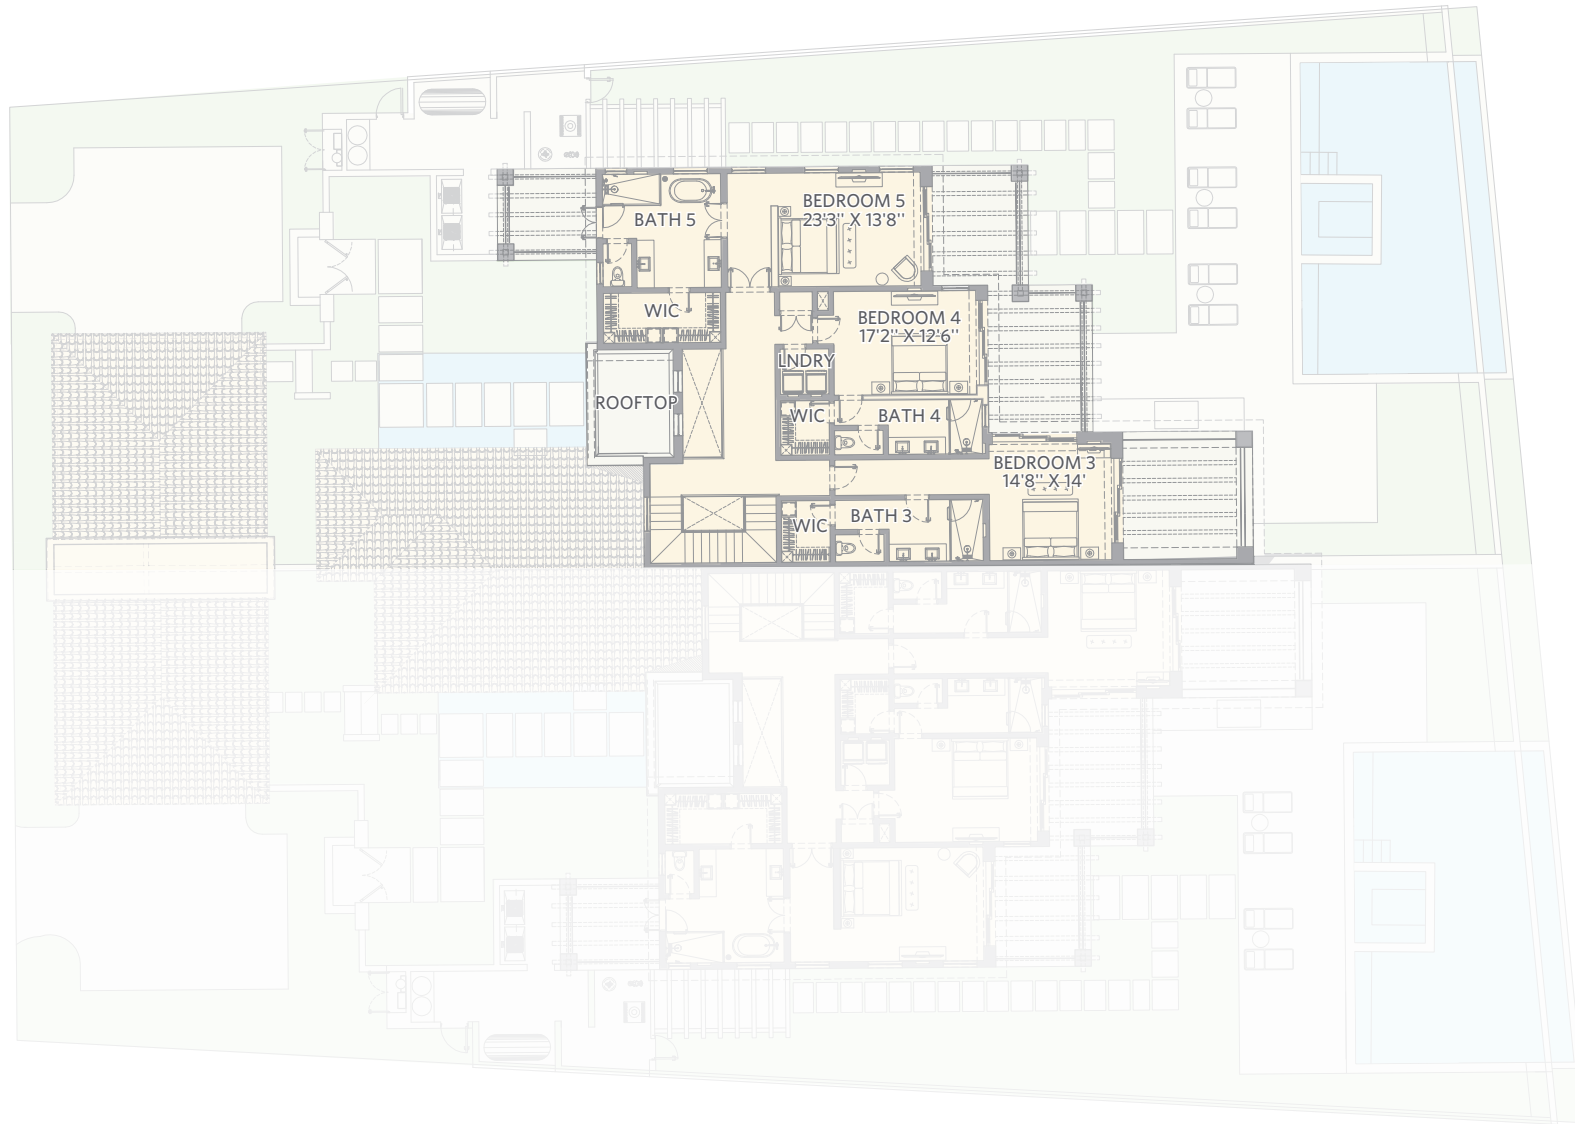

BEACH VILLAS

FIVE BEDROOM

SECOND LEVEL BEACH VILLA 11

VILLA FIVE BEDROOM

LIVING SPACE	SQ FT
Main Level	2,605
Upper Level	2,131
Total	4,736
Covered Terrace	1,528
Pool & Spa	915