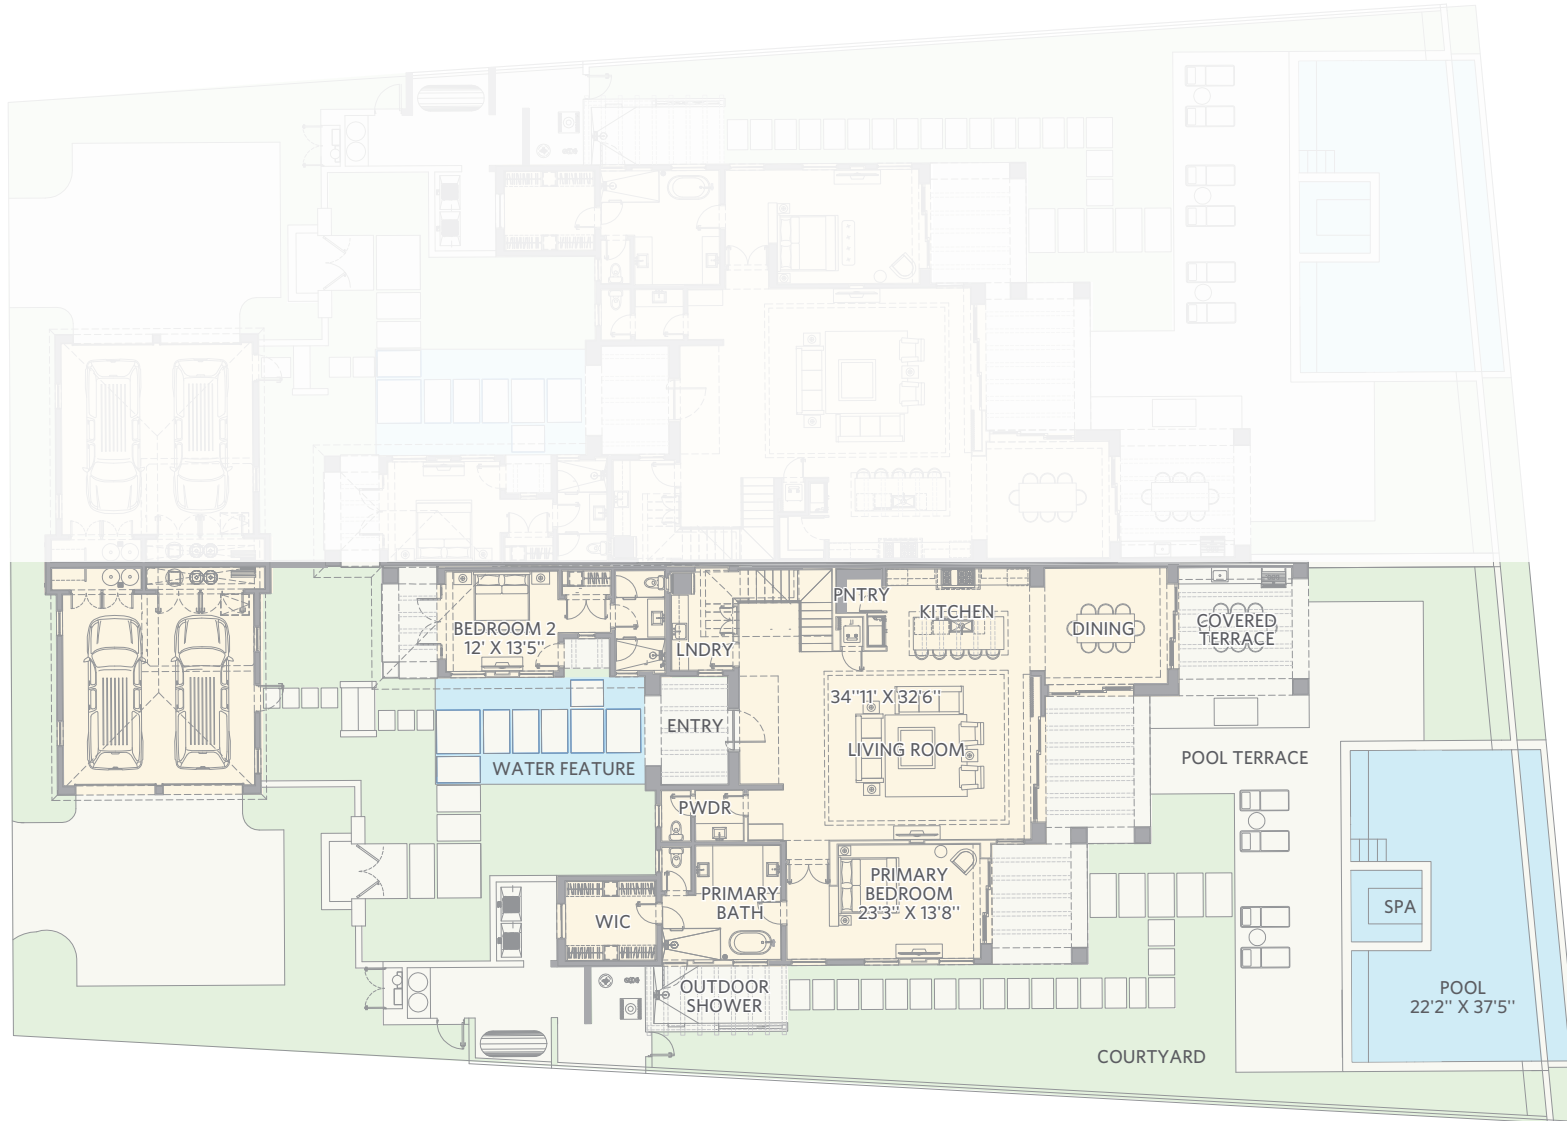

BEACH VILLAS

SIX BEDROOM

MAIN LEVEL BEACH VILLA 10

VILLA SIX BEDROOM

LIVING SPACE	SQ FT
Main Level	2,605
Upper Level	2,530
Total	5,135
Covered Terrace	1,604
Pool & Spa	915