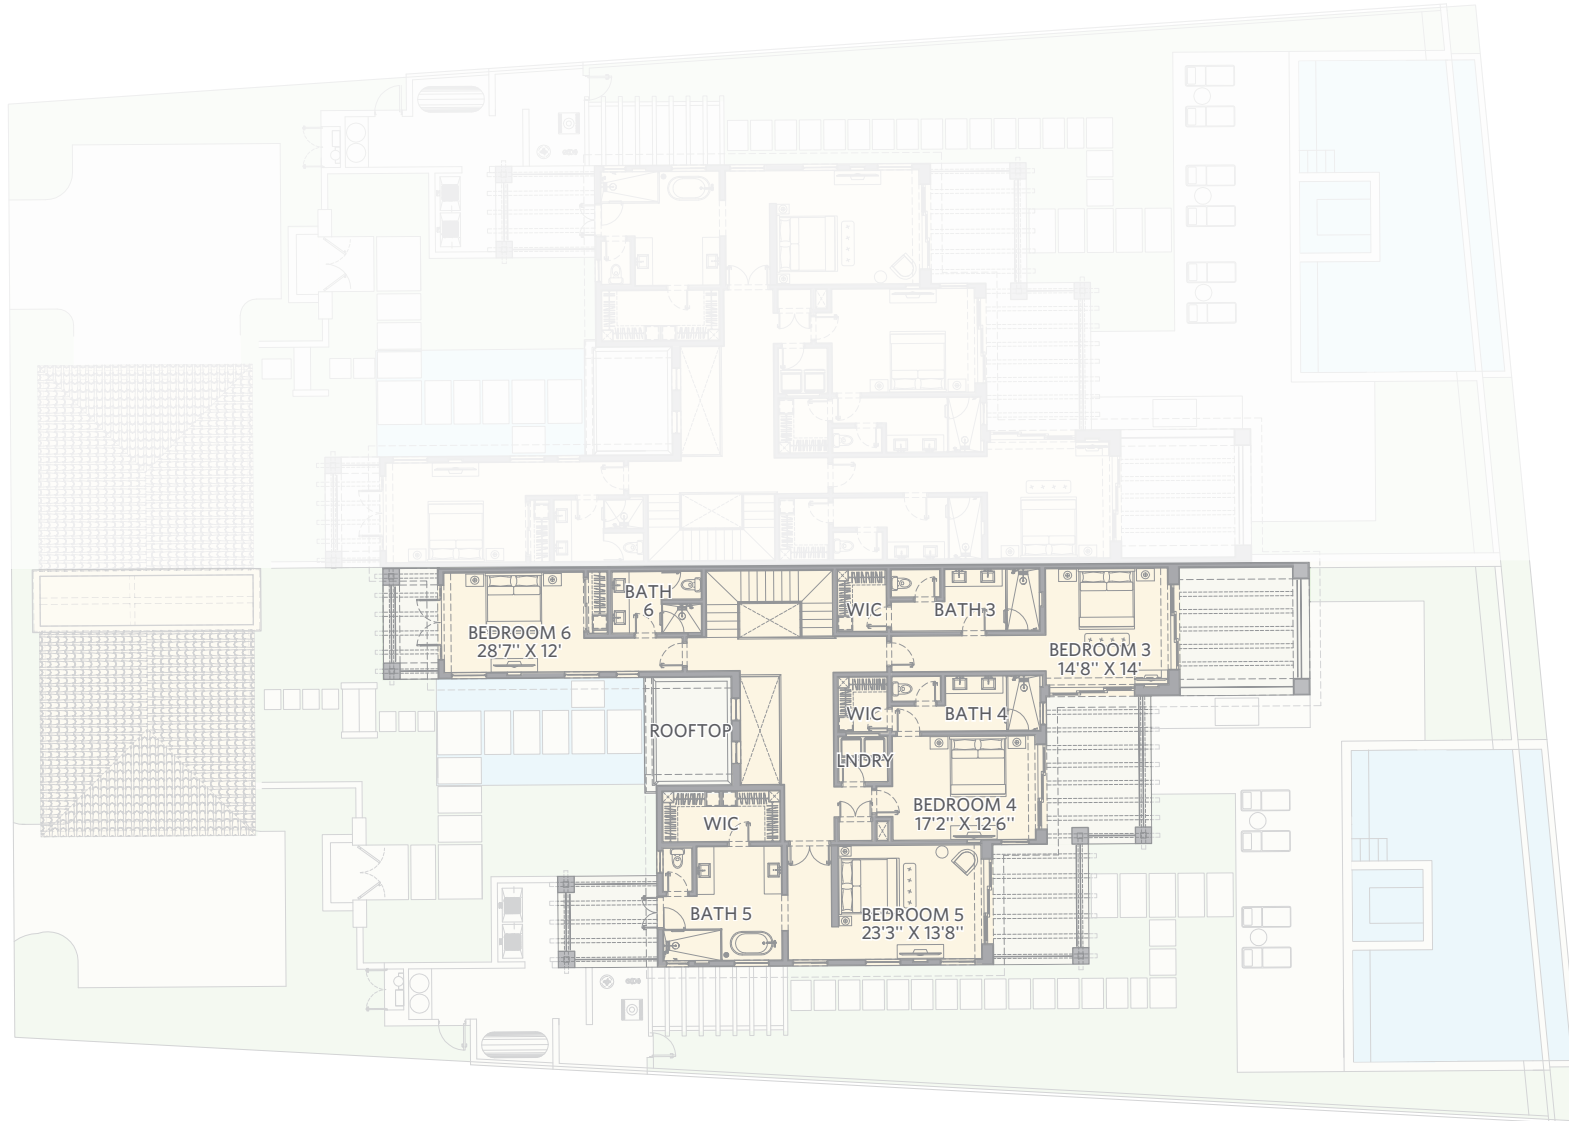

BEACH VILLAS

SIX BEDROOM

SECOND LEVEL BEACH VILLA 10

VILLA SIX BEDROOM

LIVING SPACE	SQ FT
Main Level	2,605
Upper Level	2,530
Total	5,135
Covered Terrace	1,604
Pool & Spa	915