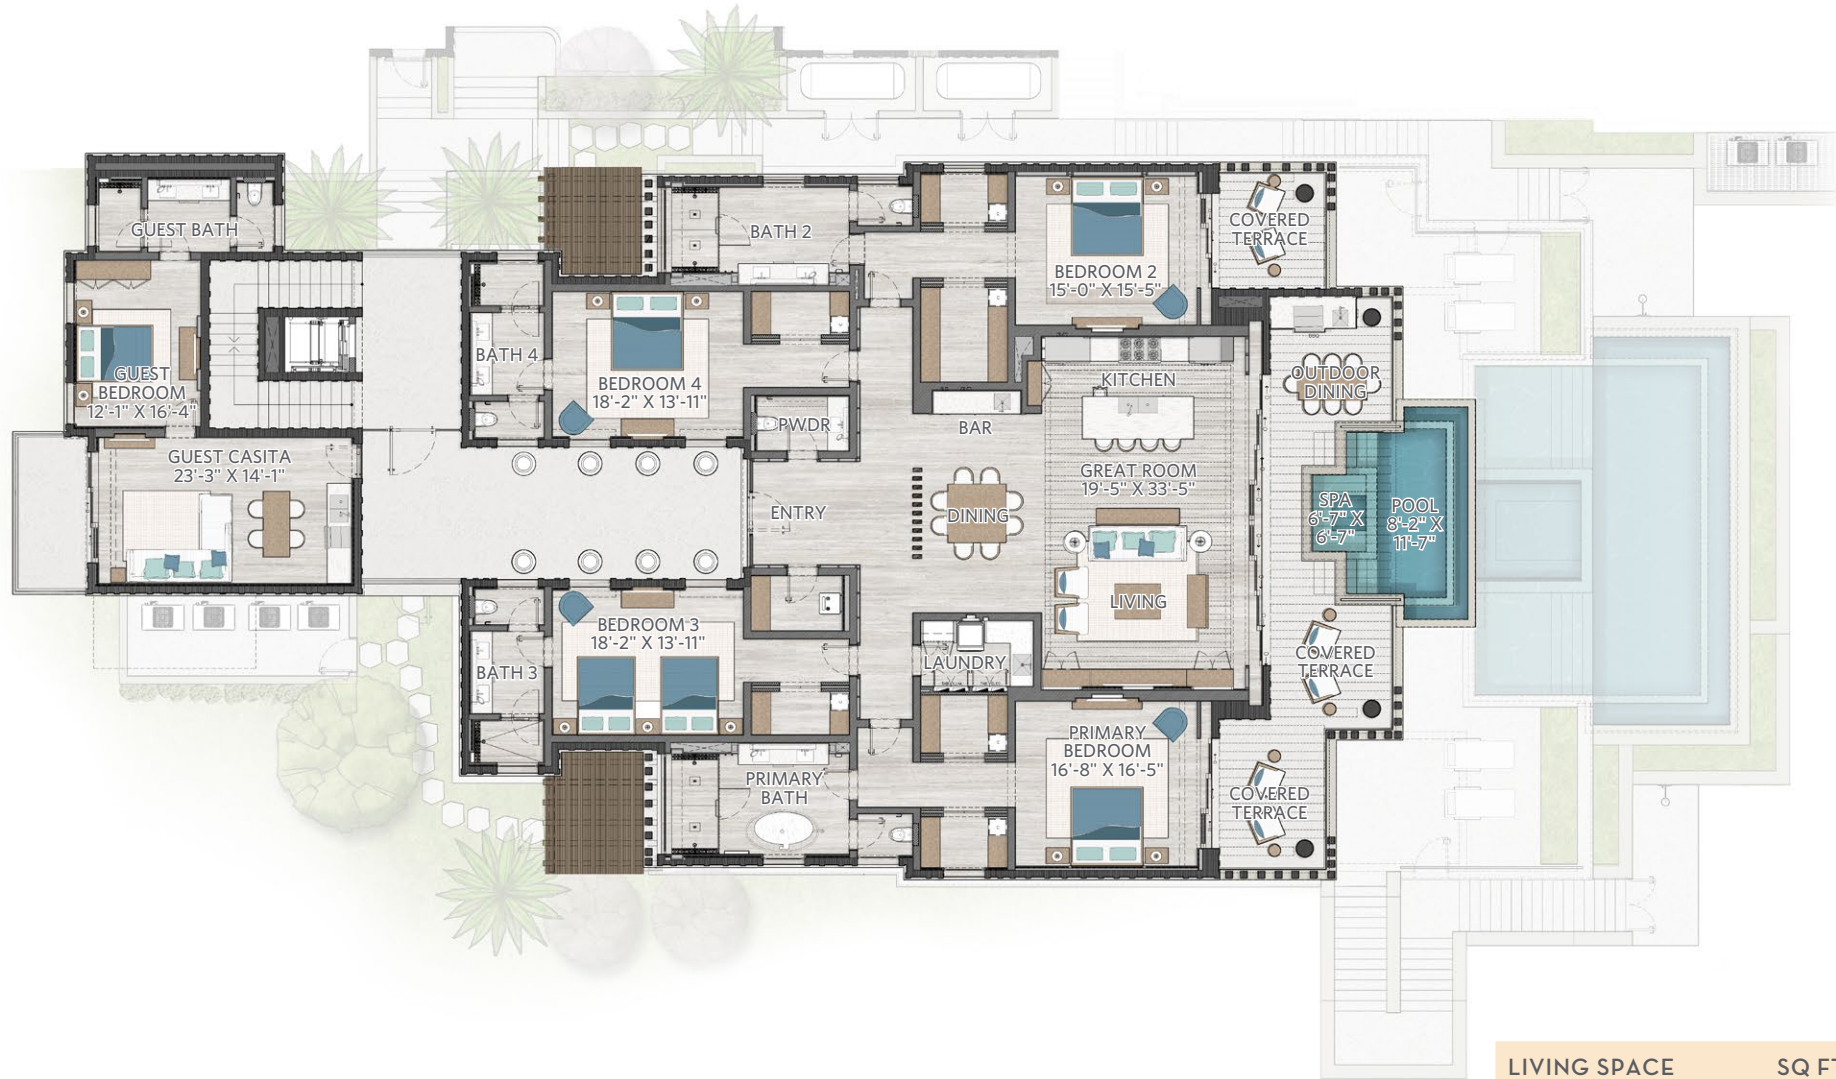

# REEF BEACHFRONT VILLA NO. 181

BUILDING 1

SECOND LEVEL • FIVE BEDROOM  
WITH CASITA

LIVING SPACE	SQ FT
Interior	4,839
Covered Terrace	980
Pool + Spa	879
Garage	668