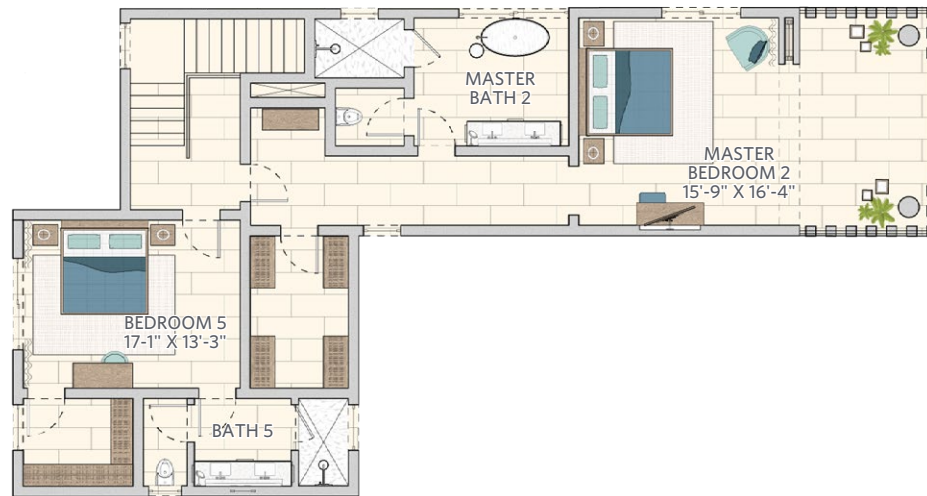

REEF BEACHFRONT VILLA 187

TWO-STORY • SIX BEDROOM
WITH CASITA

FIRST FLOOR

LIVING SPACE	SQ. FT.
Interior	5,350
Covered Terrace	947
Pool + Spa	839

REEF BEACHFRONT VILLA 187

TWO-STORY • SIX BEDROOM
WITH CASITA

SECOND FLOOR