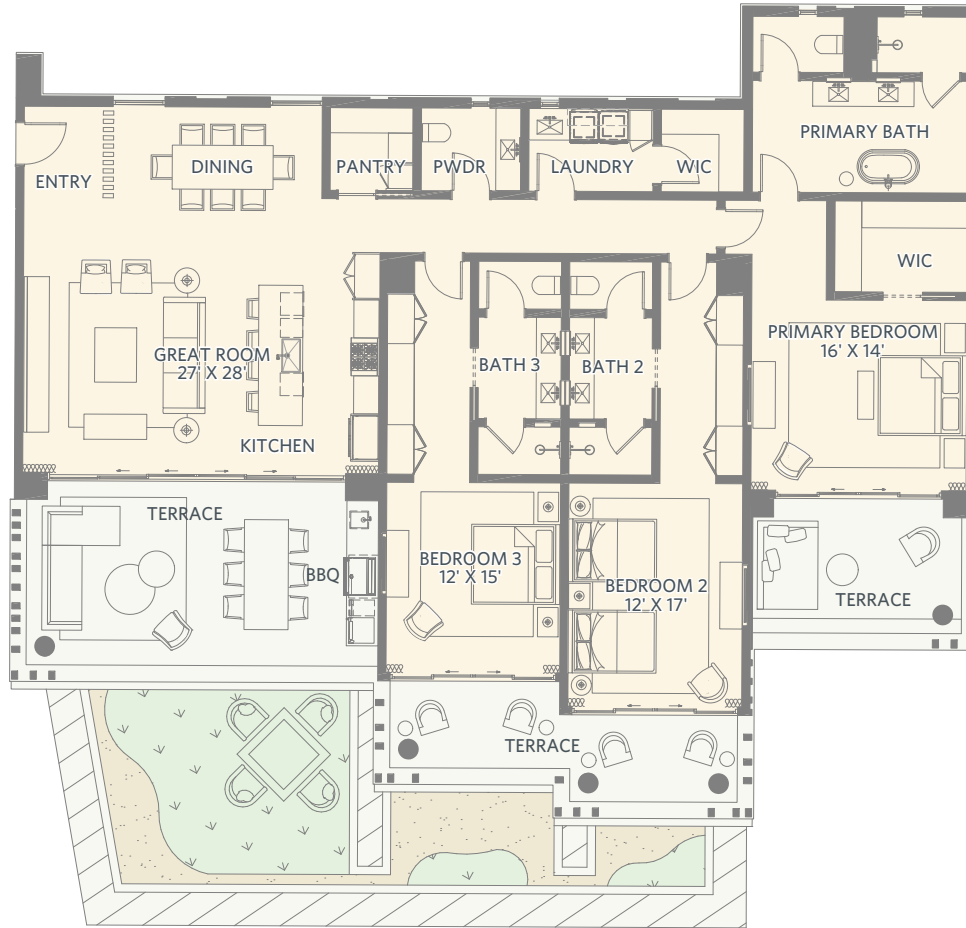

REEF RESIDENCES

THREE BEDROOM - GARDEN LEVEL

| LIVING SPACE | SQ. FT. |
|-----------------|--------------|
| Main Level AC | 2,885 |
| Covered Terrace | 967 |
| Total | 3,852 |