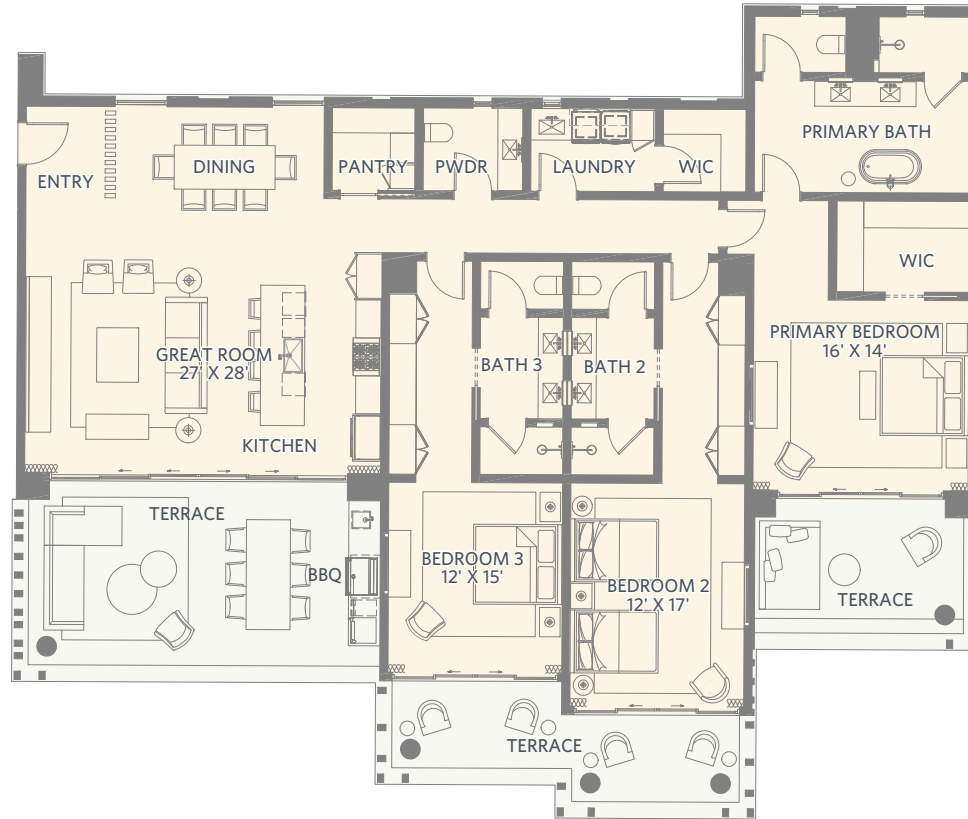

## THREE BEDROOM

LIVING SPACE	SQ. FT.
Main Level AC	2,885
Covered Terrace	967
<b>Total</b>	<b>3,852</b>