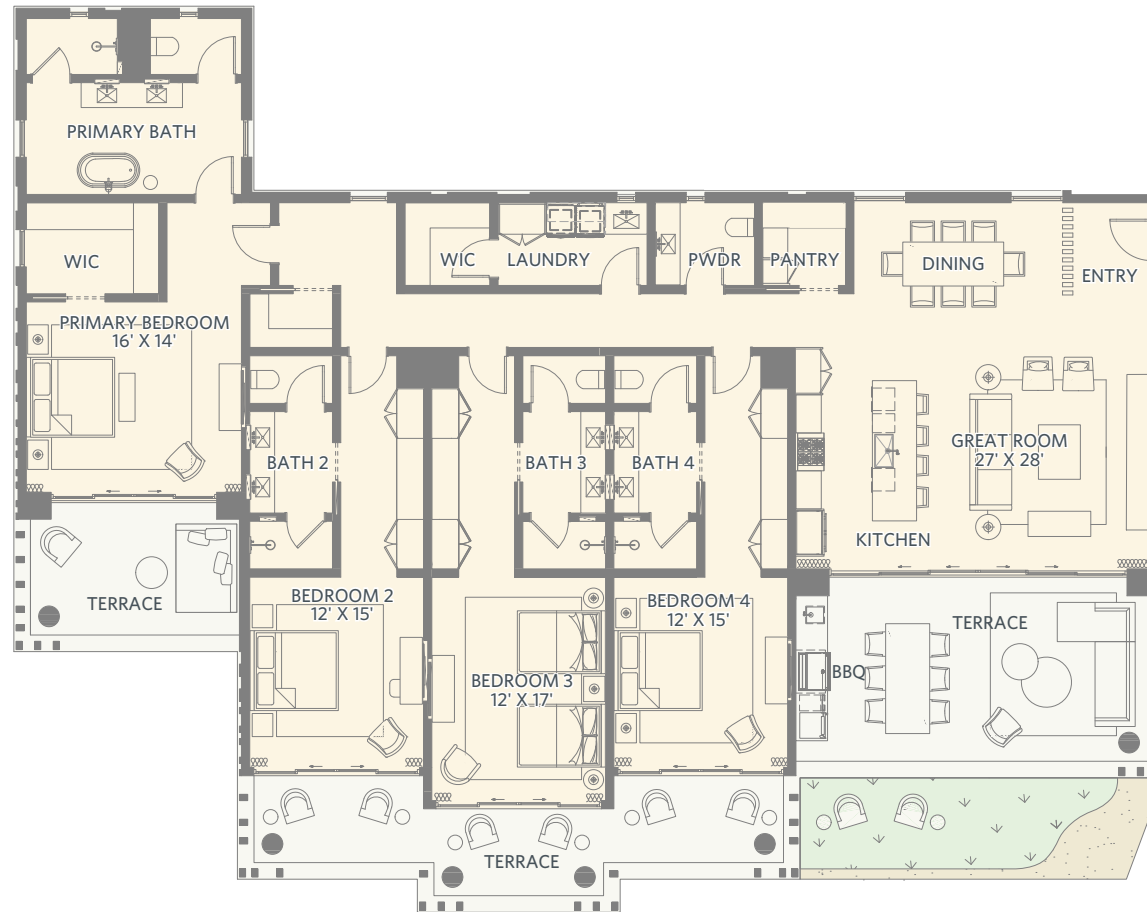

REEF RESIDENCES

FOUR BEDROOM - GARDEN LEVEL

LIVING SPACE	SQ. FT.
Main Level AC	3,520
Covered Terrace	1,109
Total	4,629