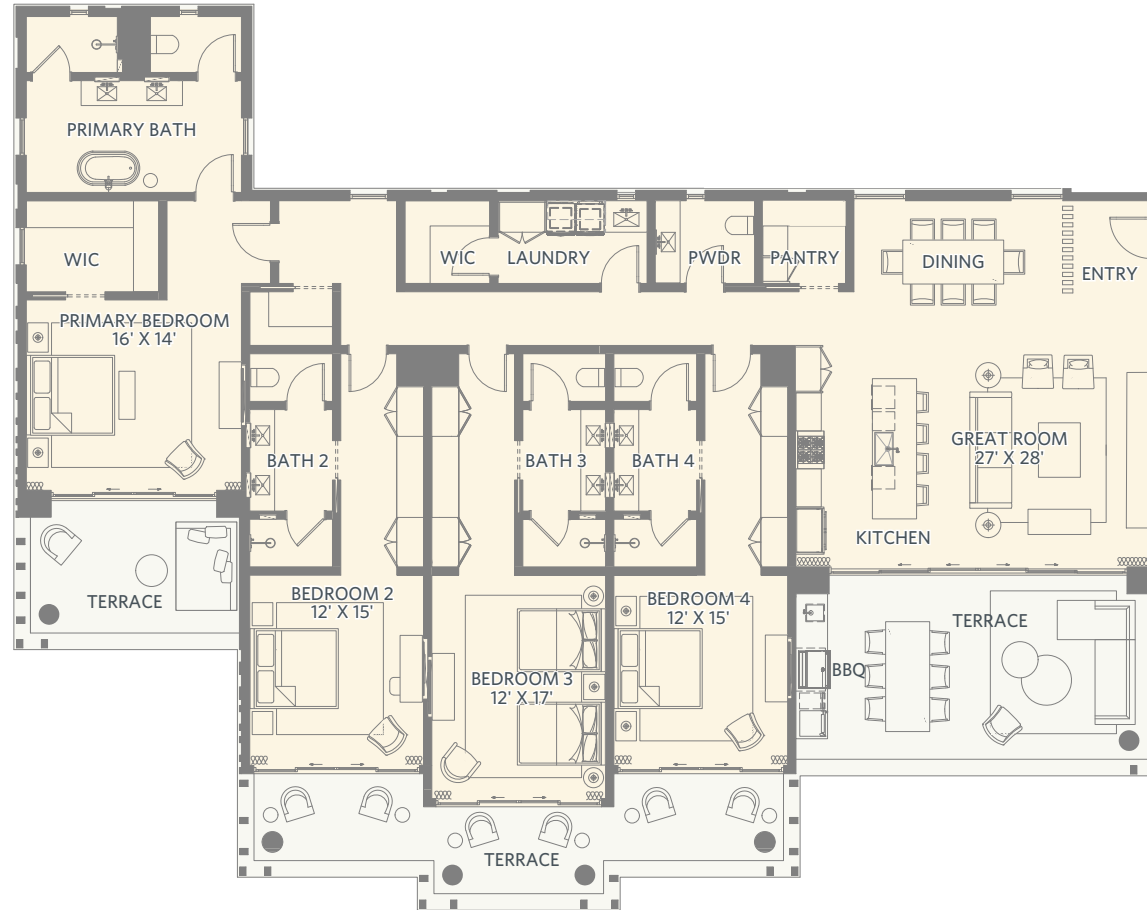

## FOUR BEDROOM

LIVING SPACE	SQ. FT.
Main Level AC	3,520
Covered Terrace	1,109
<b>Total</b>	<b>4,629</b>