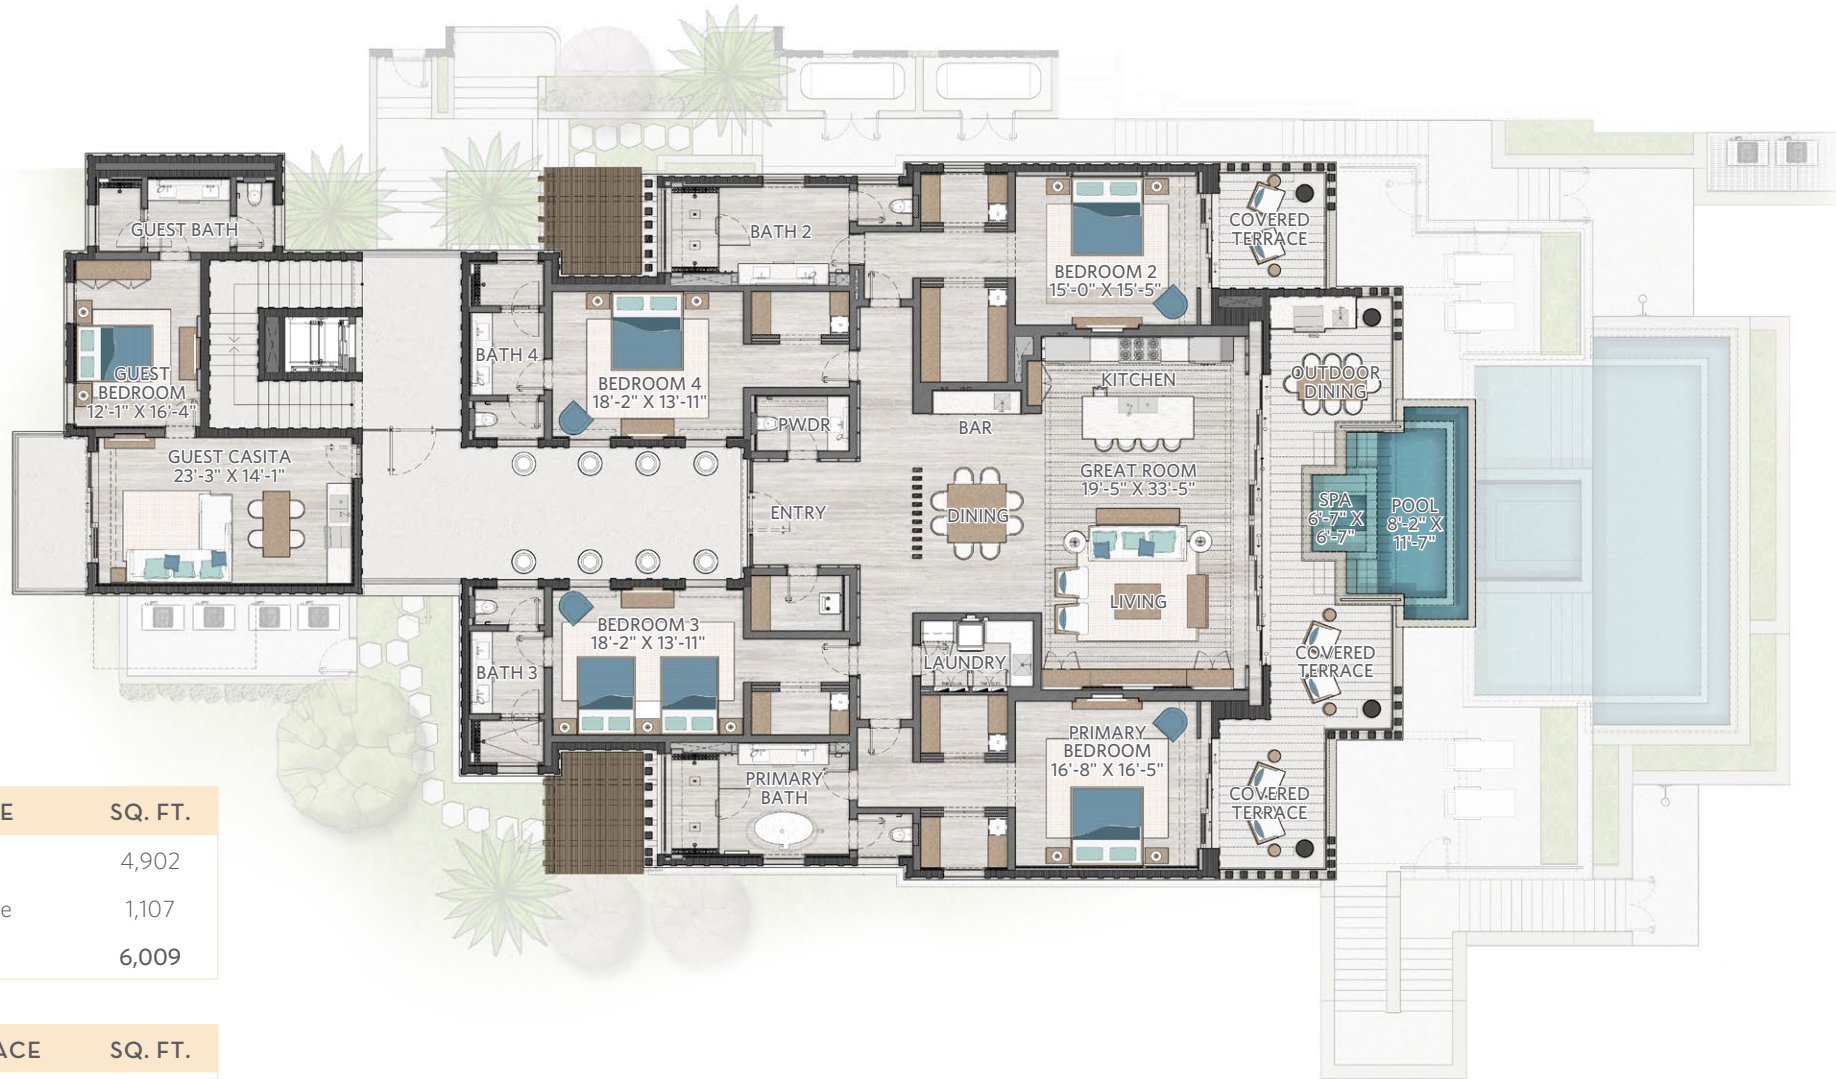

# REEF BEACHFRONT VILLA NO. 181

BUILDING 1

SECOND LEVEL • FIVE BEDROOM  
WITH CASITA

LIVING SPACE	SQ. FT.
Interior	4,902
Covered Terrace	1,107
<b>Total</b>	<b>6,009</b>

AMENITY SPACE	SQ. FT.
Pool + Spa	282
Garage	690