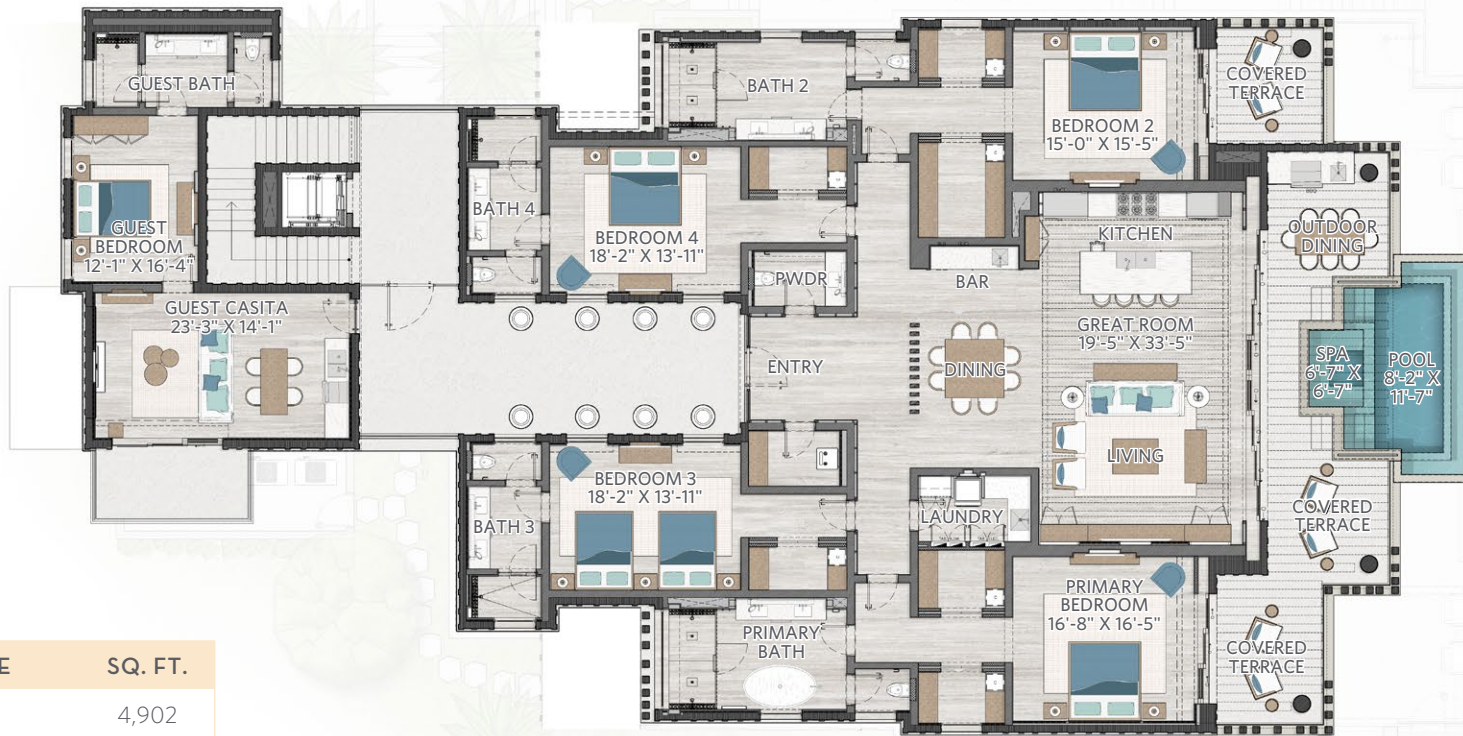

# REEF BEACHFRONT VILLA NO. 182

BUILDING 1

PENTHOUSE • FIVE BEDROOM  
WITH CASITA

LIVING SPACE	SQ. FT.
Interior	4,902
Covered Terrace	901
<b>Total</b>	<b>5,803</b>

AMENITY SPACE	SQ. FT.
Pool + Spa	282
Garage	690