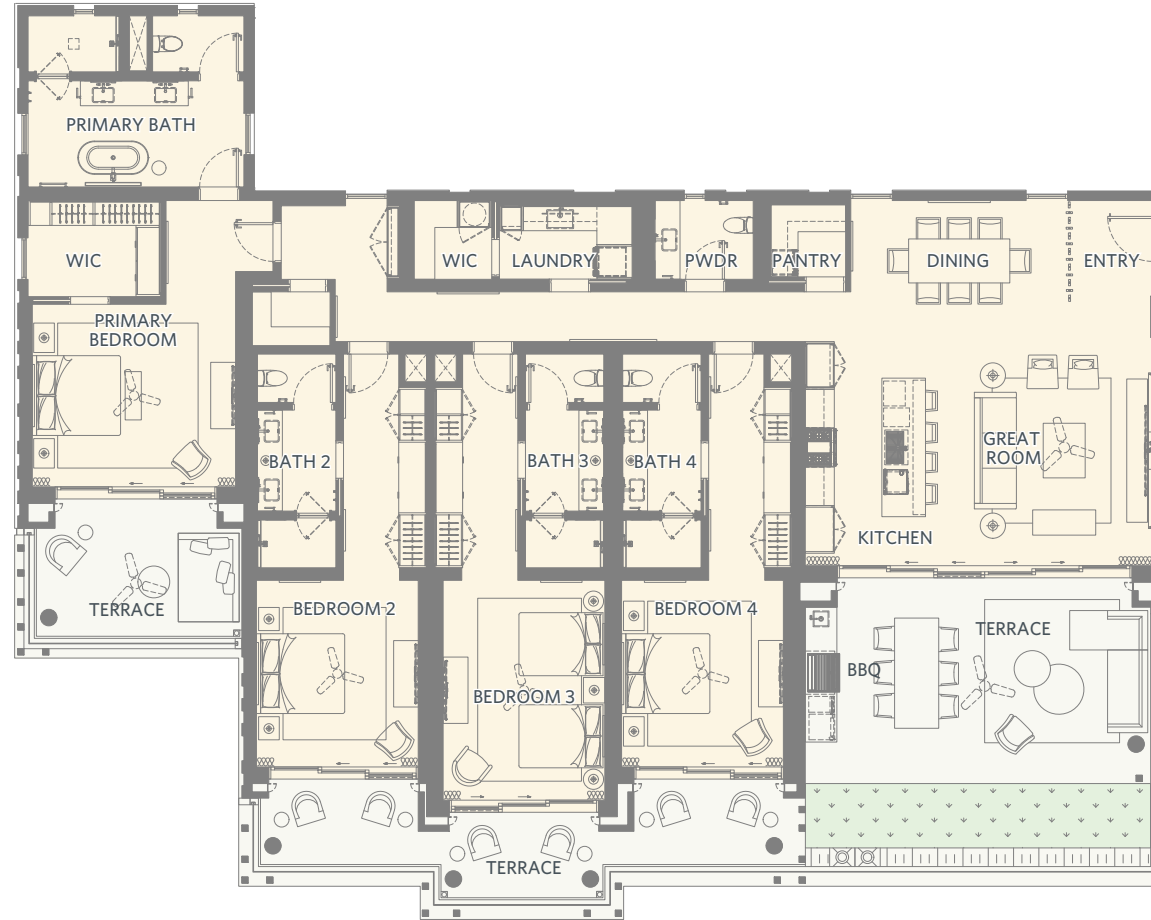

REEF RESIDENCES

FOUR BEDROOM - GARDEN LEVEL

LIVING SPACE	SQ. FT.
Main Level AC	3,541
Covered Terrace	876
Open Terrace	190
Total	4,607

All floor plans are for illustrative purposes only.