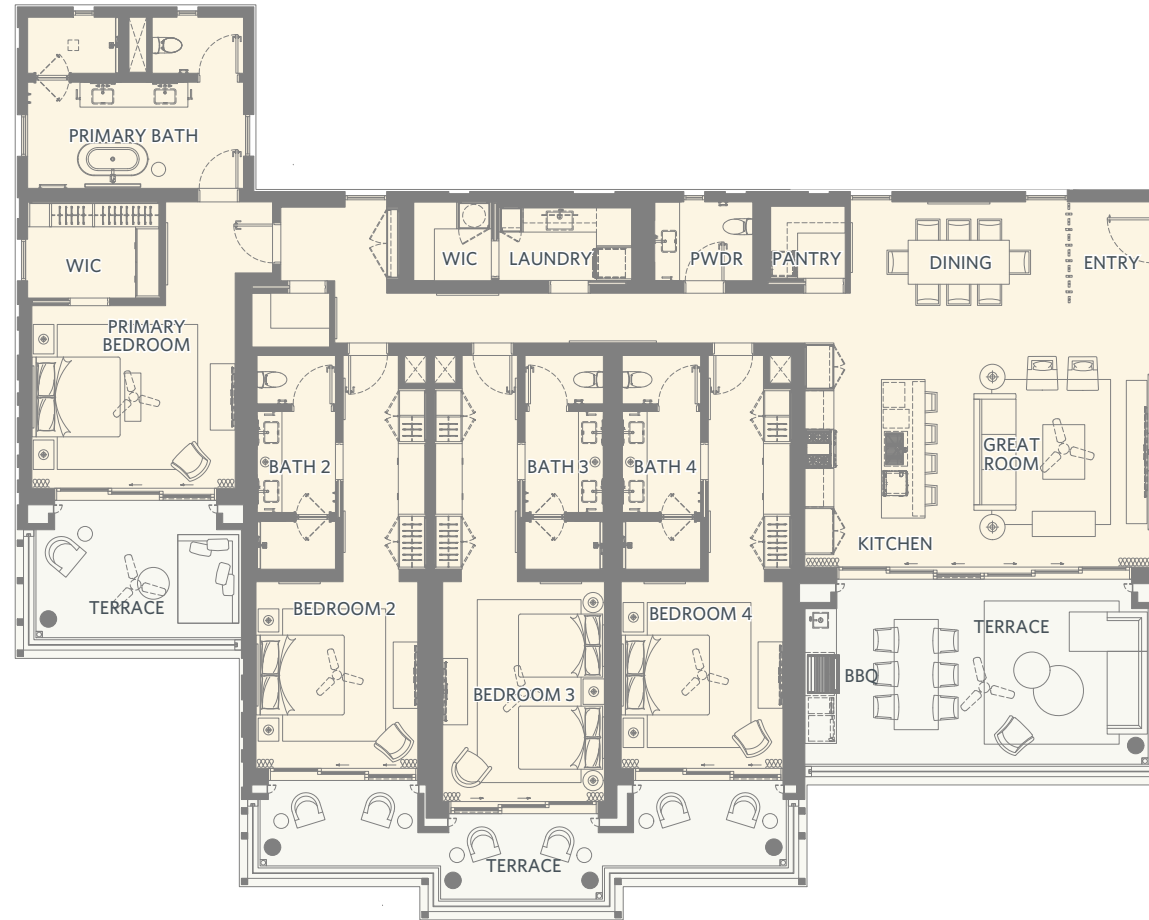

REEF RESIDENCES

FOUR BEDROOM

LIVING SPACE	SQ. FT.
Main Level AC	3,541
Covered Terrace	876
Total	4,417

All floor plans are for illustrative purposes only.